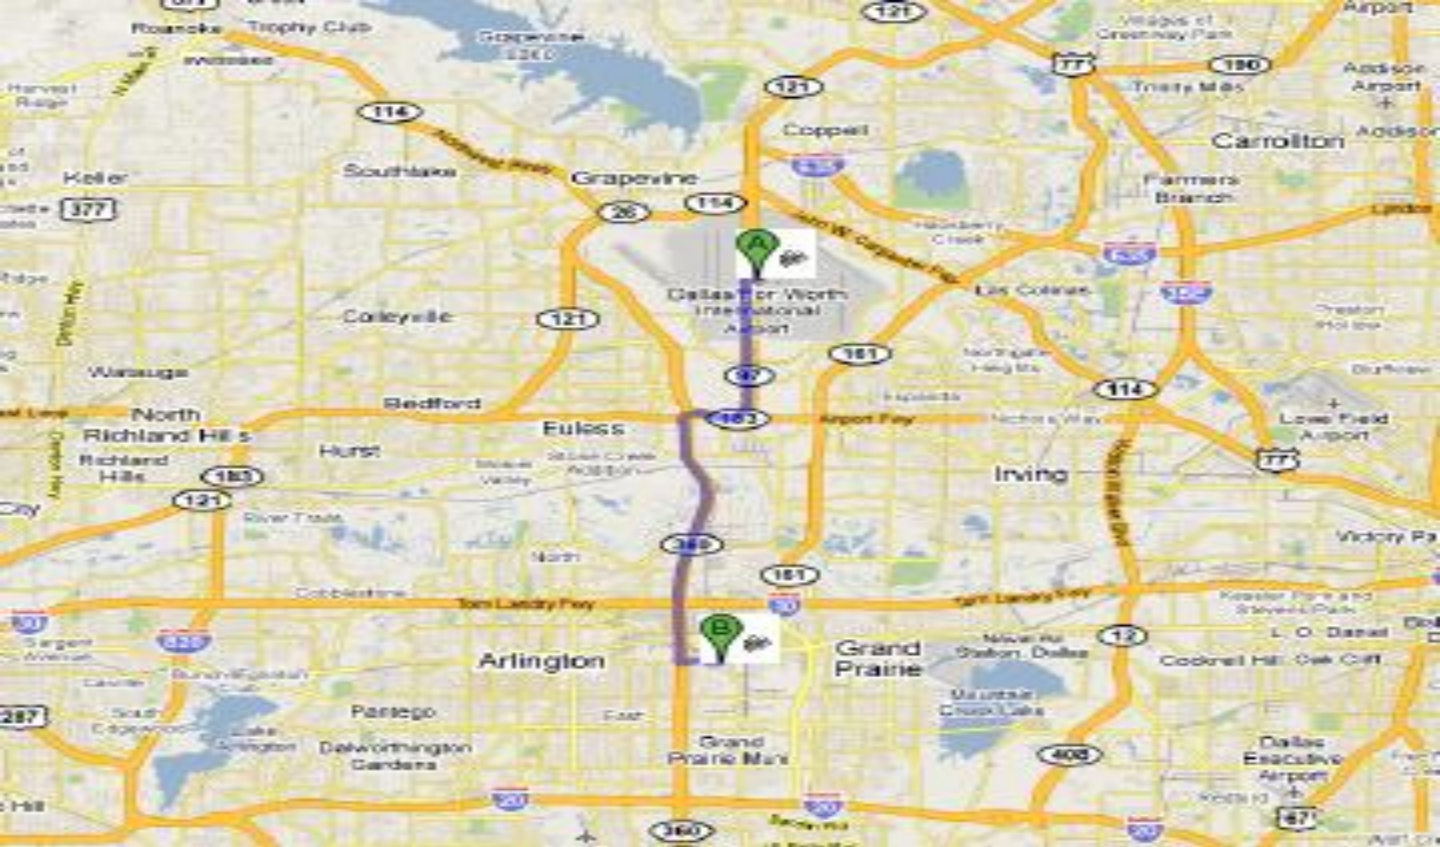

[HTTP://WWW.VFWPOST8561.COM](http://www.vfwpost8561.com)

[HTTP://WWW.TREYHOUSTONENTERTAINMENT.COM](http://www.treyhoustonentertainment.com)

**ROUND TRIP AIRPORT SHUTTLE SERVICE AVAILABLE  
\$15 GETS YOU THE SHUTTLE, DINNER, AND A DRINK!**

**RESERVATIONS REQUESTED BUT NOT REQUIRED**

**[RSVP@VFWPOST8561.ORG](mailto:RSVP@VFWPOST8561.ORG) OR 817 633 8332**

Dallas/Fort Worth International Airport, Irving, TX 75038

1. Head southwest go 272 ft  
total 272 ft
2. Slight right go 305 ft  
total 0.1 mi
3. Turn left toward TX-97 Spur  
*Partial toll road* go 0.1 mi  
total 0.3 mi
4. Take the ramp onto TX-97 Spur  
*Partial toll road*  
About 5 mins go 3.8 mi  
total 4.1 mi
5. Take the exit onto TX-360 S toward Arlington  
About 8 mins go 8.2 mi  
total 12.3 mi
6. Take the exit toward Abram St go 0.2 mi  
total 12.5 mi
7. Merge onto S Watson Rd  
About 1 min go 0.2 mi  
total 12.7 mi
8. Turn left toward E Abram St  
About 1 min go 0.2 mi  
total 12.9 mi
9. Continue straight onto E Abram St go 0.4 mi  
total 13.3 mi
10. Turn right at Pee Wee St go 0.1 mi  
total 13.4 mi
11. Turn left at Howell St  
Destination will be on the left  
About 1 min go 0.2 mi  
total 13.6 mi